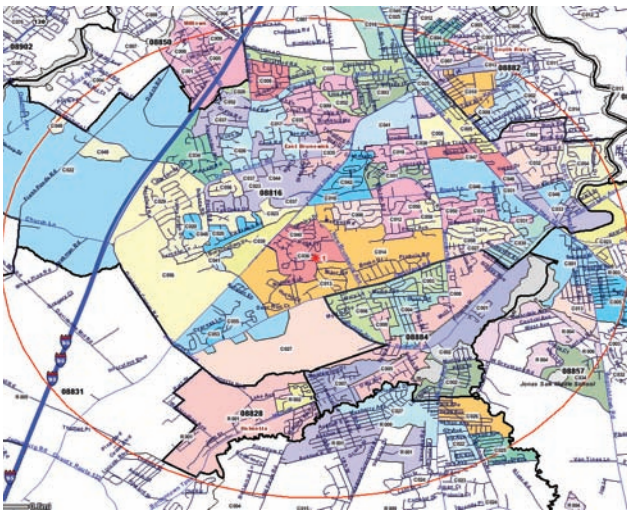

Flexible Mapping Options

Whether you would like to run the software in-house through your own Geographic Information System (GIS) or have our data technicians provide mapping services, Valassis postal boundary maps help keep your market in focus.